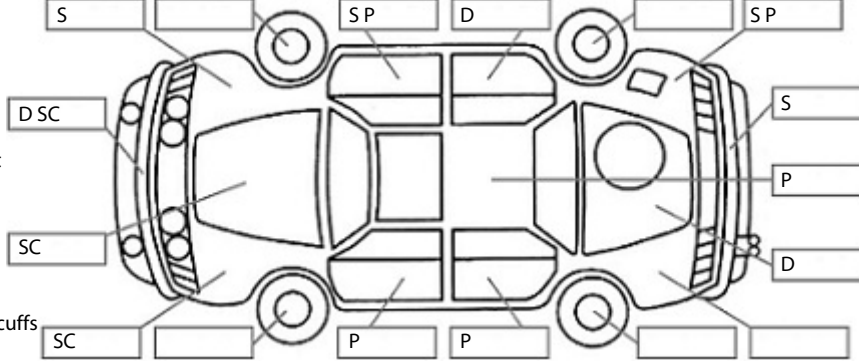

Key:

- S = scratch
- D = dent
- R = rust
- PT = paint defect
- C = crack
- P = pin dent
- * = decals
- SC = stone chips
- W = significant scuffs

Body Inspection Comments

Note: some defects & blemishes may not be displayed in the diagram

Windscreen chip out of cva corner edge L/H chipped also.

Conditions During Body Inspection: Dry

Under Carriage & Under Bonnet Inspection Comments

RWD.

Interior Comments

Seats	Good
Carpets	Good
Panels	Good
Dashboard	Good