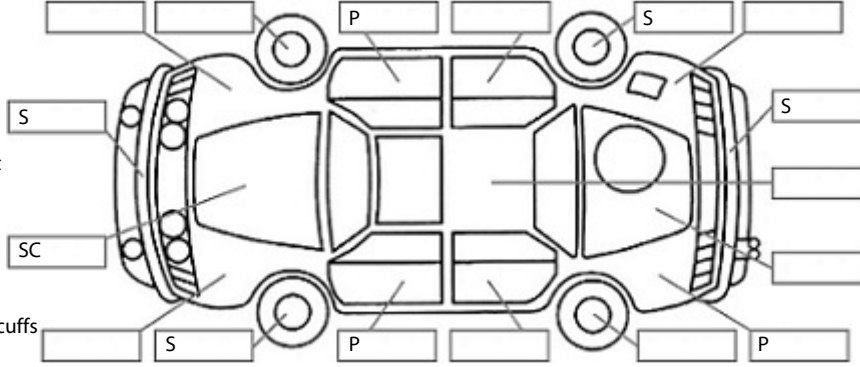

**Key:**

- S = scratch
- D = dent
- R = rust
- PT = paint defect
- C = crack
- P = pin dent
- \* = decals
- SC = stone chips
- W = significant scuffs

Body Inspection Comments

Note: some defects & blemishes may not be displayed in the diagram

Engine Timing Mechanism: Timing Chain  
Evidence of Cam Belt Replacement: Not Applicable Kms:

	Pass	Fail	N/A
<b>Engine</b>			
Oil level	✓		
Smoke & fumes	✓		
Performance	✓		
Noise	✓		
<b>Cooling System</b>			
Coolant condition	✓		
Performance	✓		
Radiator / Hoses (visual)	✓		
<b>Transmission</b>			
Operation	✓		
Noise	✓		
Clutch			✓
CV joints	✓		
Wheel bearings	✓		
<b>Brakes</b>			
Performance	✓		
Hand Brake	✓		
<b>Tyres</b> (lowest observed tread depth of tyres)			
Left front	6.0	mm	
Right front	6.3	mm	
Left rear	6.5	mm	
Right rear	6.5	mm	
Spare	Yes		
<b>Suspension</b>			
Suspension performance	✓		
Steering performance	✓		
Shock absorbers	✓		
<b>Air Conditioning / Heater</b>			
Operation	✓		
<b>Electrical / Accessories</b>			
Head lights	✓		
Tail lights	✓		
Indicators	✓		
Dashboard warning lights	✓		
Wipers (front & rear)	✓		
Window winder FL	✓		
Window winder FR	✓		
Window winder RL	✓		
Window winder RR	✓		
Rear view mirrors	✓		
Radio (basic test only)	✓		
CD (basic test only)	✓		
Number of keys	2		
Central locking	✓		
Remote locking	✓		
Sat. Nav. (basic test only)			✓
Reversing camera			✓