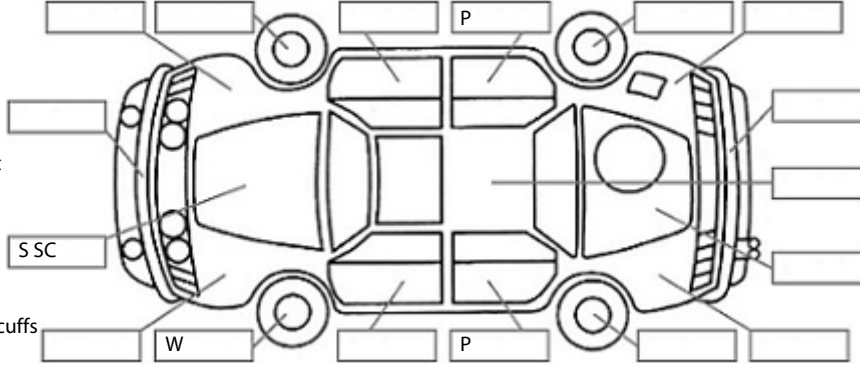

<b>Make:</b> Mitsubishi	<b>Model:</b> Lancer	<b>Body Style:</b> Hatchback
<b>Year:</b> 2017	<b>Registration:</b> PLA137	<b>Reg Expiry:</b> 09 Dec 2024
<b>WoF Expiry:</b> 23 Sep 2025	<b>Odometer:</b> 46,287 Kms	<b>Good No:</b> 26329219
<b>VIN:</b> JMFLTCX4AGU000359	<b>Next Service:</b> 55590	<b>Service History:</b> No

**Key:**

- S = scratch
- D = dent
- R = rust
- PT = paint defect
- C = crack
- P = pin dent
- \* = decals
- SC = stone chips
- W = significant scuffs

Body Inspection Comments

Note: some defects & blemishes may not be displayed in the diagram