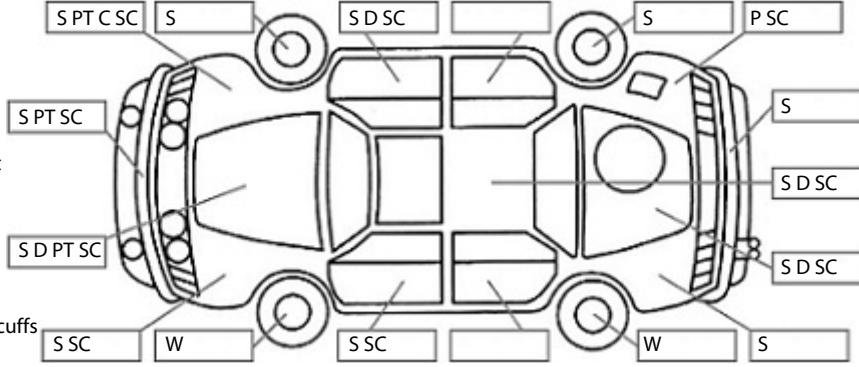

**Key:**

- S = scratch
- D = dent
- R = rust
- PT = paint defect
- C = crack
- P = pin dent
- \* = decals
- SC = stone chips
- W = significant scuffs

Note: some defects & blemishes may not be displayed in the diagram