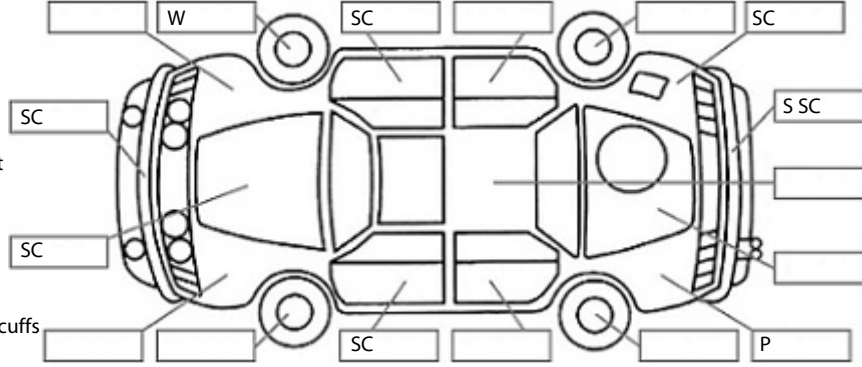

Key:

- S = scratch
- D = dent
- R = rust
- PT = paint defect
- C = crack
- P = pin dent
- * = decals
- SC = stone chips
- W = significant scuffs

Body Inspection Comments

Note: some defects & blemishes may not be displayed in the diagram

Engine Timing Mechanism: Timing Chain
Evidence of Cam Belt Replacement: Not Applicable Kms:

	Pass	Fail	N/A
Engine			
Oil level	✓		
Smoke & fumes	✓		
Performance	✓		
Noise	✓		
Cooling System			
Coolant condition	✓		
Performance	✓		
Radiator / Hoses (visual)	✓		
Transmission			
Operation	✓		
Noise	✓		
Clutch			✓
CV joints	✓		
Wheel bearings	✓		
Brakes			
Performance	✓		
Hand Brake	✓		
Tyres (lowest observed tread depth of tyres)			
Left front	4	mm	
Right front	5	mm	
Left rear	6	mm	
Right rear	6	mm	
Spare		Yes	
Suspension			
Suspension performance	✓		
Steering performance	✓		
Shock absorbers	✓		
Air Conditioning / Heater			
Operation	✓		
Electrical / Accessories			
Head lights	✓		
Tail lights	✓		
Indicators	✓		
Dashboard warning lights	✓		
Wipers (front & rear)	✓		
Window winder FL	✓		
Window winder FR	✓		
Window winder RL	✓		
Window winder RR	✓		
Rear view mirrors	✓		
Radio (basic test only)	✓		
CD (basic test only)	✓		
Number of keys	2		
Central locking	✓		
Remote locking	✓		
Sat. Nav. (basic test only)	✓		
Reversing camera	✓		