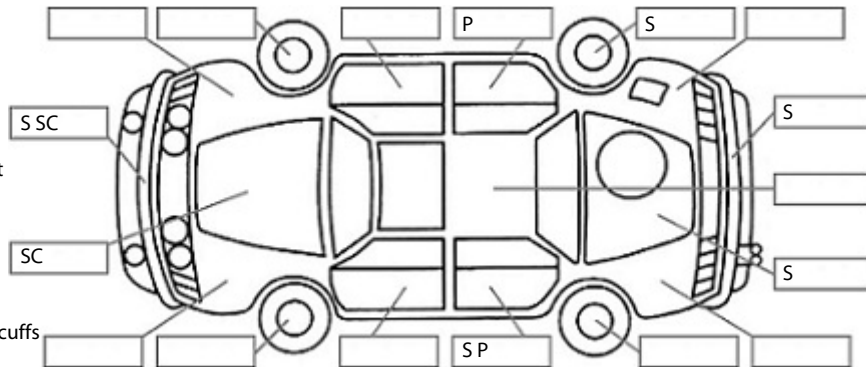

Key:

- S = scratch
- D = dent
- R = rust
- PT = paint defect
- C = crack
- P = pin dent
- * = decals
- SC = stone chips
- W = significant scuffs

Body Inspection Comments

Roof and Bonnet faded.

Note: some defects & blemishes may not be displayed in the diagram

Engine Timing Mechanism: Timing Chain
 Evidence of Cam Belt Replacement: Not Applicable Kms:

	Pass	Fail	N/A
Engine			
Oil level	✓		
Smoke & fumes	✓		
Performance	✓		
Noise	✓		
Cooling System			
Coolant condition	✓		
Performance	✓		
Radiator / Hoses (visual)	✓		
Transmission			
Operation	✓		
Noise	✓		
Clutch			✓
CV joints	✓		
Wheel bearings	✓		
Brakes			
Performance	✓		
Hand Brake	✓		
Tyres (lowest observed tread depth of tyres)			
Left front	6.0	mm	
Right front	6.2	mm	
Left rear	5.4	mm	
Right rear	5.7	mm	
Spare	N/A		
Suspension			
Suspension performance	✓		
Steering performance	✓		
Shock absorbers	✓		
Air Conditioning / Heater			
Operation	✓		
Electrical / Accessories			
Head lights	✓		
Tail lights	✓		
Indicators	✓		
Dashboard warning lights	✓		
Wipers (front & rear)	✓		
Window winder FL	✓		
Window winder FR	✓		
Window winder RL	✓		
Window winder RR	✓		
Rear view mirrors	✓		
Radio (basic test only)	✓		
CD (basic test only)	✓		
Number of keys	1		
Central locking	✓		
Remote locking	✓		
Sat. Nav. (basic test only)			✓
Reversing camera		✓	