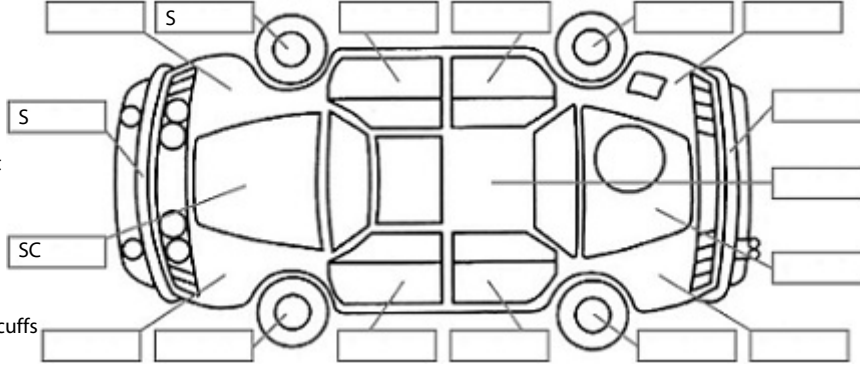

Key:

- S = scratch
- D = dent
- R = rust
- PT = paint defect
- C = crack
- P = pin dent
- * = decals
- SC = stone chips
- W = significant scuffs

Body Inspection Comments

Note: some defects & blemishes may not be displayed in the diagram

Engine Timing Mechanism: Timing Chain
Evidence of Cam Belt Replacement: Not Applicable Kms:

	Pass	Fail	N/A
Engine			
Oil level	✓		
Smoke & fumes	✓		
Performance	✓		
Noise	✓		
Cooling System			
Coolant condition	✓		
Performance	✓		
Radiator / Hoses (visual)	✓		
Transmission			
Operation	✓		
Noise	✓		
Clutch			✓
CV joints	✓		
Wheel bearings	✓		
Brakes			
Performance	✓		
Hand Brake	✓		
Tyres (lowest observed tread depth of tyres)			
Left front	4.4	mm	
Right front	4.3	mm	
Left rear	2.6	mm	
Right rear	3.3	mm	
Spare	No		
Suspension			
Suspension performance	✓		
Steering performance	✓		
Shock absorbers	✓		
Air Conditioning / Heater			
Operation	✓		
Electrical / Accessories			
Head lights	✓		
Tail lights	✓		
Indicators	✓		
Dashboard warning lights	✓		
Wipers (front & rear)	✓		
Window winder FL	✓		
Window winder FR	✓		
Window winder RL	✓		
Window winder RR	✓		
Rear view mirrors	✓		
Radio (basic test only)	✓		
CD (basic test only)			✓
Number of keys	2		
Central locking	✓		
Remote locking	✓		
Sat. Nav. (basic test only)			✓
Reversing camera	✓		