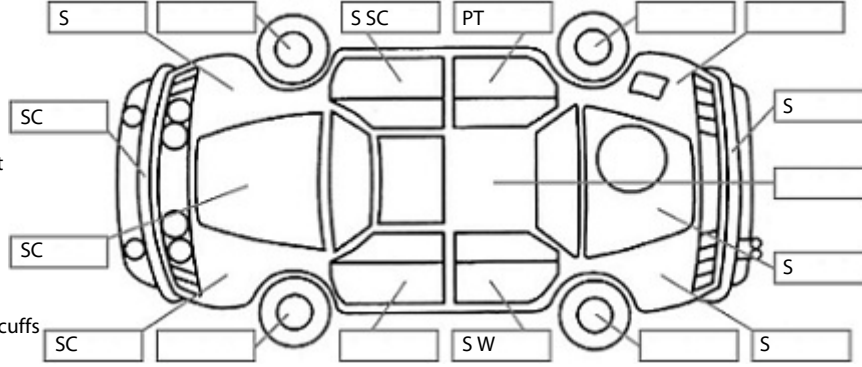

Key:

- S = scratch
- D = dent
- R = rust
- PT = paint defect
- C = crack
- P = pin dent
- * = decals
- SC = stone chips
- W = significant scuffs

Body Inspection Comments

Windscreen chip

Note: some defects & blemishes may not be displayed in the diagram

Engine Timing Mechanism: Timing Chain
Evidence of Cam Belt Replacement: Not Applicable Kms:

	Pass	Fail	N/A
Engine			
Oil level	✓		
Smoke & fumes	✓		
Performance	✓		
Noise	✓		
Cooling System			
Coolant condition	✓		
Performance	✓		
Radiator / Hoses (visual)	✓		
Transmission			
Operation	✓		
Noise	✓		
Clutch			✓
CV joints	✓		
Wheel bearings	✓		
Brakes			
Performance	✓		
Hand Brake	✓		
Tyres (lowest observed tread depth of tyres)			
Left front	4	mm	
Right front	4	mm	
Left rear	4	mm	
Right rear	5	mm	
Spare		Yes	
Suspension			
Suspension performance	✓		
Steering performance	✓		
Shock absorbers	✓		
Air Conditioning / Heater			
Operation	✓		
Electrical / Accessories			
Head lights	✓		
Tail lights	✓		
Indicators	✓		
Dashboard warning lights	✓		
Wipers (front & rear)	✓		
Window winder FL	✓		
Window winder FR	✓		
Window winder RL	✓		
Window winder RR	✓		
Rear view mirrors	✓		
Radio (basic test only)	✓		
CD (basic test only)			✓
Number of keys	2		
Central locking	✓		
Remote locking	✓		
Sat. Nav. (basic test only)	✓		
Reversing camera	✓		