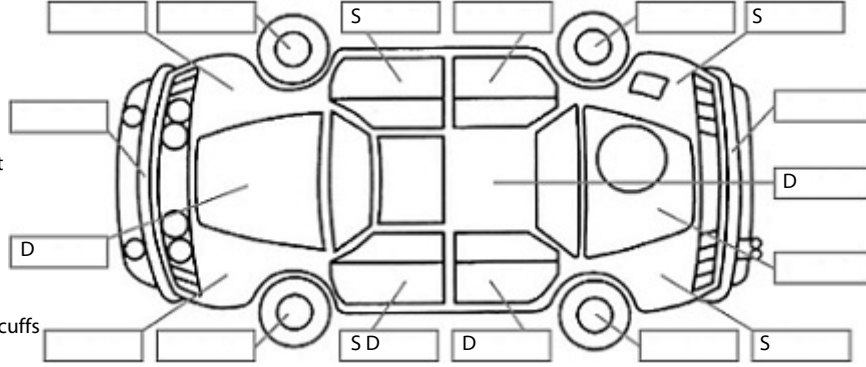

**Key:**

- S = scratch
- D = dent
- R = rust
- PT = paint defect
- C = crack
- P = pin dent
- \* = decals
- SC = stone chips
- W = significant scuffs

Body Inspection Comments

Note: some defects & blemishes may not be displayed in the diagram

Engine Timing Mechanism: Timing Chain  
Evidence of Cam Belt Replacement: Not Applicable Kms:

	Pass	Fail	N/A
<b>Engine</b>			
Oil level	✓		
Smoke & fumes	✓		
Performance	✓		
Noise	✓		
<b>Cooling System</b>			
Coolant condition	✓		
Performance	✓		
Radiator / Hoses (visual)	✓		
<b>Transmission</b>			
Operation	✓		
Noise	✓		
Clutch			✓
CV joints	✓		
Wheel bearings	✓		
<b>Brakes</b>			
Performance	✓		
Hand Brake	✓		
<b>Tyres</b> (lowest observed tread depth of tyres)			
Left front	7.5	mm	
Right front	8.0	mm	
Left rear	3.0	mm	
Right rear	3.0	mm	
Spare	Yes		
<b>Suspension</b>			
Suspension performance	✓		
Steering performance	✓		
Shock absorbers	✓		
<b>Air Conditioning / Heater</b>			
Operation	✓		
<b>Electrical / Accessories</b>			
Head lights	✓		
Tail lights	✓		
Indicators	✓		
Dashboard warning lights	✓		
Wipers (front & rear)	✓		
Window winder FL	✓		
Window winder FR	✓		
Window winder RL	✓		
Window winder RR	✓		
Rear view mirrors	✓		
Radio (basic test only)	✓		
CD (basic test only)	✓		
Number of keys	2		
Central locking	✓		
Remote locking	✓		
Sat. Nav. (basic test only)	✓		
Reversing camera	✓		