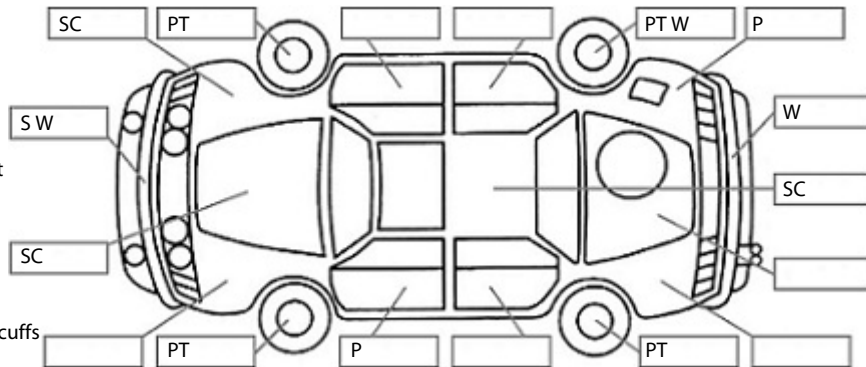

Key:

- S = scratch
- D = dent
- R = rust
- PT = paint defect
- C = crack
- P = pin dent
- * = decals
- SC = stone chips
- W = significant scuffs

Body Inspection Comments

Hole in front bumper
All tyres have edge wear