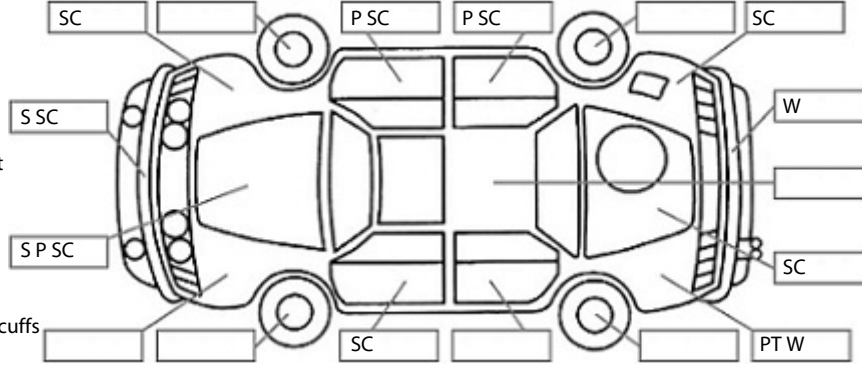

Make: Chrysler	Model: Voyager	Body Style: People Mover
Year: 1999	Registration: YG1993	Reg Expiry: 12 Jul 2025
WoF Expiry: 14 Nov 2024	Odometer: 168,303 Kms	Good No: 26326504
VIN: 1C4GHB2R1XU12294E	Next Service: 176,000kms	Service History: Yes

Key:

- S = scratch
- D = dent
- R = rust
- PT = paint defect
- C = crack
- P = pin dent
- * = decals
- SC = stone chips
- W = significant scuffs

Body Inspection Comments

Chipped windscreen.
Left park light not working.
One wheel trim missing.

Note: some defects & blemishes may not be displayed in the diagram

Conditions During Body Inspection: Dry

Under Carriage & Under Bonnet Inspection Comments

Engine oil leaks.

Interior Comments

Seats	Left seats removed for wheelchair access.
Carpets	Average
Panels	Average
Dashboard	Average