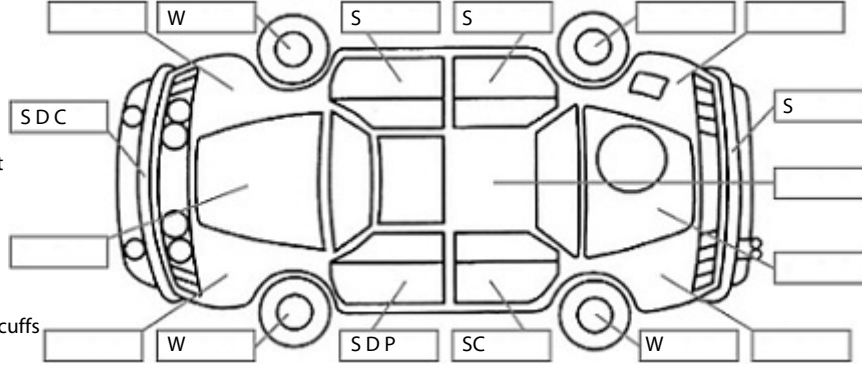

**Key:**

- S = scratch
- D = dent
- R = rust
- PT = paint defect
- C = crack
- P = pin dent
- \* = decals
- SC = stone chips
- W = significant scuffs

Body Inspection Comments

Damage to front bumper

Note: some defects & blemishes may not be displayed in the diagram