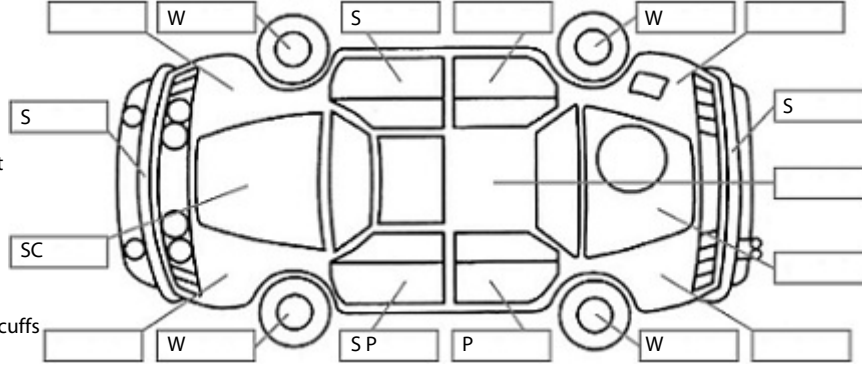

**Key:**

- S = scratch
- D = dent
- R = rust
- PT = paint defect
- C = crack
- P = pin dent
- \* = decals
- SC = stone chips
- W = significant scuffs

**Body Inspection Comments**

Discolouration of front plastic material  
Passengers exterior mirror cover missing  
Underbody oxidation