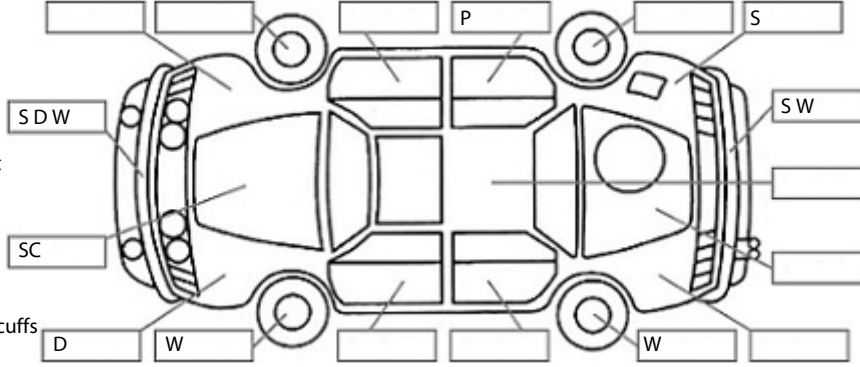

Key:

- S = scratch
- D = dent
- R = rust
- PT = paint defect
- C = crack
- P = pin dent
- * = decals
- SC = stone chips
- W = significant scuffs

Body Inspection Comments

Right tail light cracked
Monsoon broken

Note: some defects & blemishes may not be displayed in the diagram

Conditions During Body Inspection: Dry

Under Carriage & Under Bonnet Inspection Comments

Engine oil leaks
Left inner cv boot split

Interior Comments