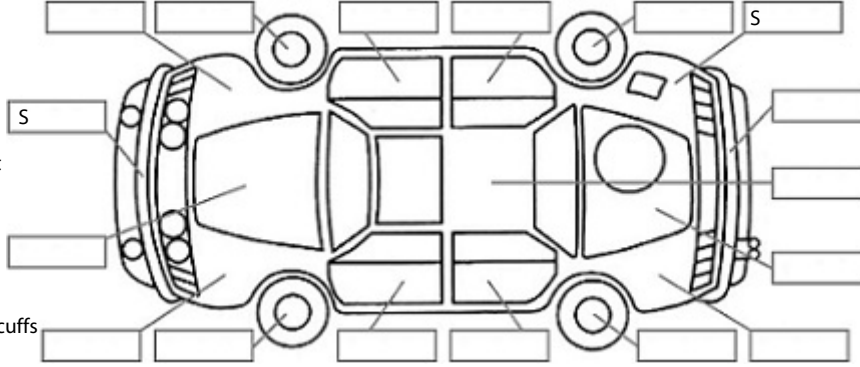

**Key:**

- S = scratch
- D = dent
- R = rust
- PT = paint defect
- C = crack
- P = pin dent
- \* = decals
- SC = stone chips
- W = significant scuffs

**Body Inspection Comments**

Left sill scratches.

Note: some defects & blemishes may not be displayed in the diagram