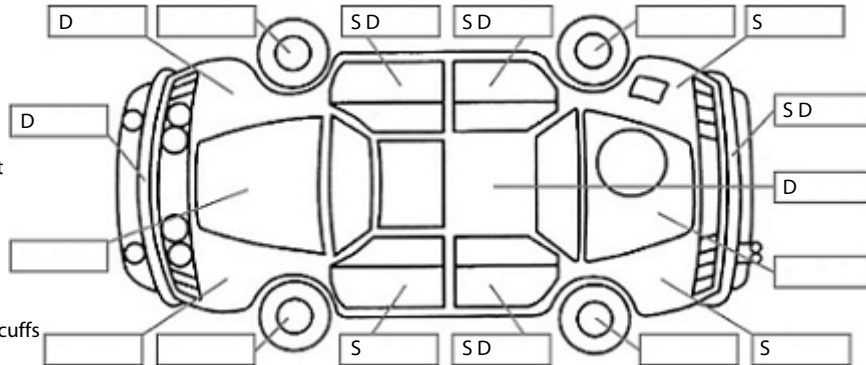

Key:

- S = scratch
- D = dent
- R = rust
- PT = paint defect
- C = crack
- P = pin dent
- * = decals
- SC = stone chips
- W = significant scuffs

Body Inspection Comments

Note: some defects & blemishes may not be displayed in the diagram

Engine Timing Mechanism: Timing Chain
 Evidence of Cam Belt Replacement: Not Applicable Kms:

	Pass	Fail	N/A
Engine			
Oil level	✓		
Smoke & fumes	✓		
Performance	✓		
Noise	✓		
Cooling System			
Coolant condition	✓		
Performance	✓		
Radiator / Hoses (visual)	✓		
Transmission			
Operation	✓		
Noise	✓		
Clutch			✓
CV joints	✓		
Wheel bearings	✓		
Brakes			
Performance	✓		
Hand Brake	✓		
Tyres (lowest observed tread depth of tyres)			
Left front	7	mm	
Right front	7	mm	
Left rear	7	mm	
Right rear	7	mm	
Spare		N/A	
Suspension			
Suspension performance	✓		
Steering performance	✓		
Shock absorbers	✓		
Air Conditioning / Heater			
Operation	✓		
Electrical / Accessories			
Head lights	✓		
Tail lights	✓		
Indicators	✓		
Dashboard warning lights	✓		
Wipers (front & rear)	✓		
Window winder FL	✓		
Window winder FR	✓		
Window winder RL	✓		
Window winder RR	✓		
Rear view mirrors	✓		
Radio (basic test only)	✓		
CD (basic test only)	✓		
Number of keys	1		
Central locking	✓		
Remote locking	✓		
Sat. Nav. (basic test only)			✓
Reversing camera			✓