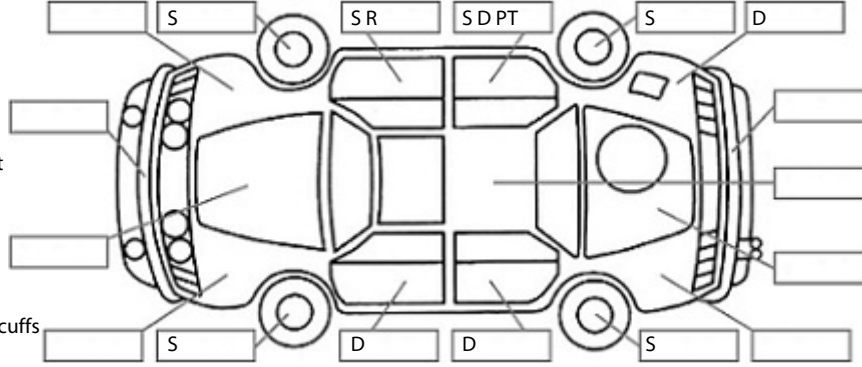

Key:

- S = scratch
- D = dent
- R = rust
- PT = paint defect
- C = crack
- P = pin dent
- * = decals
- SC = stone chips
- W = significant scuffs

Body Inspection Comments

Note: some defects & blemishes may not be displayed in the diagram

Engine Timing Mechanism: Timing Chain
Evidence of Cam Belt Replacement: Not Applicable Kms:

	Pass	Fail	N/A
Engine			
Oil level	✓		
Smoke & fumes	✓		
Performance	✓		
Noise	✓		
Cooling System			
Coolant condition	✓		
Performance	✓		
Radiator / Hoses (visual)	✓		
Transmission			
Operation	✓		
Noise	✓		
Clutch			✓
CV joints	✓		
Wheel bearings	✓		
Brakes			
Performance	✓		
Hand Brake	✓		
Tyres (lowest observed tread depth of tyres)			
Left front	9	mm	
Right front	9	mm	
Left rear	8	mm	
Right rear	9	mm	
Spare		Yes	
Suspension			
Suspension performance	✓		
Steering performance	✓		
Shock absorbers	✓		
Air Conditioning / Heater			
Operation	✓		
Electrical / Accessories			
Head lights	✓		
Tail lights	✓		
Indicators	✓		
Dashboard warning lights	✓		
Wipers (front & rear)	✓		
Window winder FL	✓		
Window winder FR	✓		
Window winder RL	✓		
Window winder RR	✓		
Rear view mirrors	✓		
Radio (basic test only)	✓		
CD (basic test only)	✓		
Number of keys	1		
Central locking	✓		
Remote locking			✓
Sat. Nav. (basic test only)			✓
Reversing camera			✓