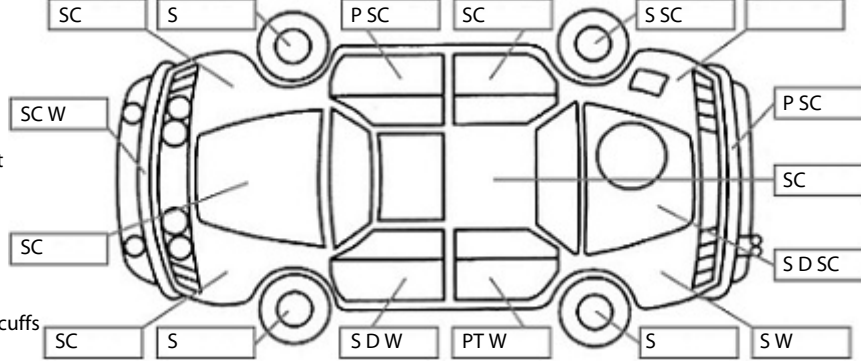

Key:

- S = scratch
- D = dent
- R = rust
- PT = paint defect
- C = crack
- P = pin dent
- * = decals
- SC = stone chips
- W = significant scuffs

Body Inspection Comments

Note: some defects & blemishes may not be displayed in the diagram

- 2 tie down knobs missing.
- Small crack in right tail light.
- Cab corners chipped & pin dented.
- 1 tie bar cap missing.
- Step plates worn, rusty spots on right one.
- Chipped windscreen.

Conditions During Body Inspection: Dry