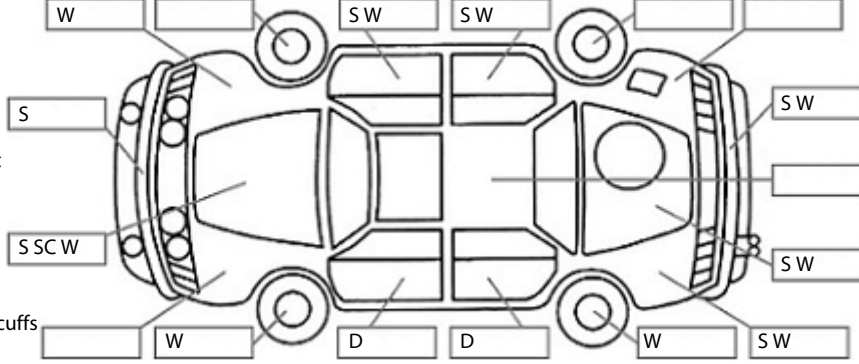

**Key:**

- S = scratch
- D = dent
- R = rust
- PT = paint defect
- C = crack
- P = pin dent
- \* = decals
- SC = stone chips
- W = significant scuffs

Body Inspection Comments

Windscreen stone chips

Note: some defects & blemishes may not be displayed in the diagram

Engine Timing Mechanism: Timing Chain  
Evidence of Cam Belt Replacement: Not Applicable Kms:

	Pass	Fail	N/A
<b>Engine</b>			
Oil level	✓		
Smoke & fumes	✓		
Performance	✓		
Noise	✓		
<b>Cooling System</b>			
Coolant condition	✓		
Performance	✓		
Radiator / Hoses (visual)	✓		
<b>Transmission</b>			
Operation	✓		
Noise	✓		
Clutch			✓
CV joints	✓		
Wheel bearings	✓		
<b>Brakes</b>			
Performance	✓		
Hand Brake	✓		
<b>Tyres</b> (lowest observed tread depth of tyres)			
Left front	7.0	mm	
Right front	7.0	mm	
Left rear	8.0	mm	
Right rear	8.0	mm	
Spare	Yes		
<b>Suspension</b>			
Suspension performance	✓		
Steering performance	✓		
Shock absorbers	✓		
<b>Air Conditioning / Heater</b>			
Operation	✓		
<b>Electrical / Accessories</b>			
Head lights	✓		
Tail lights	✓		
Indicators	✓		
Dashboard warning lights	✓		
Wipers (front & rear)	✓		
Window winder FL	✓		
Window winder FR	✓		
Window winder RL	✓		
Window winder RR	✓		
Rear view mirrors	✓		
Radio (basic test only)	✓		
CD (basic test only)			✓
Number of keys	1		
Central locking	✓		
Remote locking	✓		
Sat. Nav. (basic test only)			✓
Reversing camera	✓		