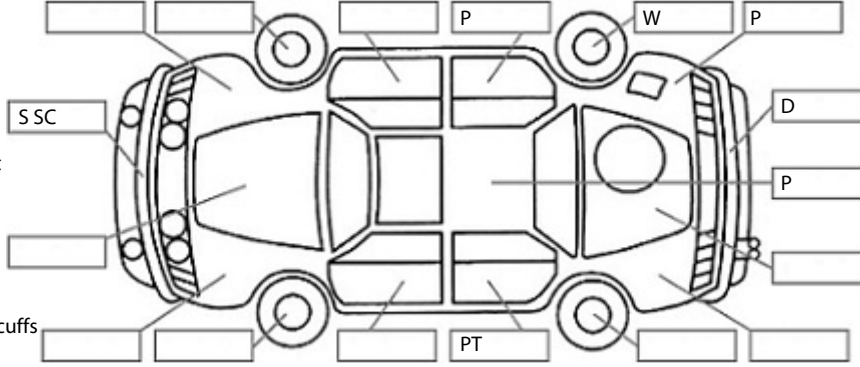

Make: Suzuki	Model: Vitara	Body Style: SUV
Year: 2020	Registration: MRE327	Reg Expiry: 23 Jan 2025
WoF Expiry: 22 Jan 2025	Odometer: 103,487 Kms	Good No: 26322277
VIN: TSMLYD21S00766339	Next Service: 113000	Service History: Yes

Key:

- S = scratch
- D = dent
- R = rust
- PT = paint defect
- C = crack
- P = pin dent
- * = decals
- SC = stone chips
- W = significant scuffs

Body Inspection Comments

Rear Bumper Holes.

Note: some defects & blemishes may not be displayed in the diagram

Engine Timing Mechanism: Timing Chain
Evidence of Cam Belt Replacement: Not Applicable Kms:

	Pass	Fail	N/A
Engine			
Oil level	✓		
Smoke & fumes	✓		
Performance	✓		
Noise	✓		
Cooling System			
Coolant condition	✓		
Performance	✓		
Radiator / Hoses (visual)	✓		
Transmission			
Operation	✓		
Noise	✓		
Clutch			✓
CV joints	✓		
Wheel bearings	✓		
Brakes			
Performance	✓		
Hand Brake	✓		
Tyres (lowest observed tread depth of tyres)			
Left front	7.0	mm	
Right front	7.0	mm	
Left rear	5.0	mm	
Right rear	5.0	mm	
Spare	Yes		
Suspension			
Suspension performance	✓		
Steering performance	✓		
Shock absorbers	✓		
Air Conditioning / Heater			
Operation	✓		
Electrical / Accessories			
Head lights	✓		
Tail lights	✓		
Indicators	✓		
Dashboard warning lights	✓		
Wipers (front & rear)	✓		
Window winder FL	✓		
Window winder FR	✓		
Window winder RL	✓		
Window winder RR	✓		
Rear view mirrors	✓		
Radio (basic test only)	✓		
CD (basic test only)			✓
Number of keys	2		
Central locking	✓		
Remote locking	✓		
Sat. Nav. (basic test only)	✓		
Reversing camera	✓		