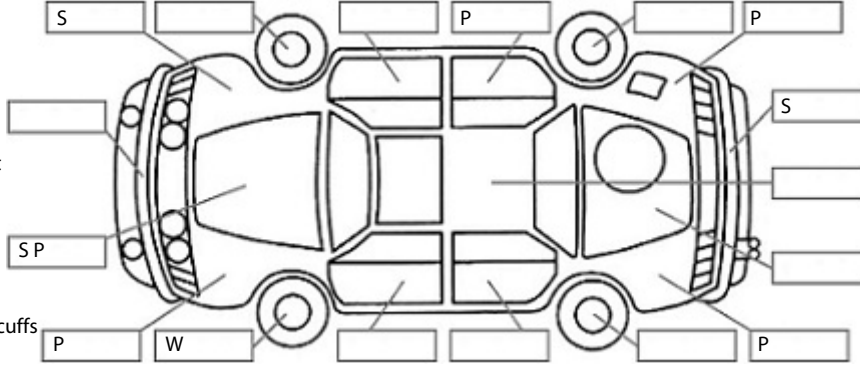

**Key:**

- S = scratch
- D = dent
- R = rust
- PT = paint defect
- C = crack
- P = pin dent
- \* = decals
- SC = stone chips
- W = significant scuffs

Body Inspection Comments

Note: some defects & blemishes may not be displayed in the diagram

Engine Timing Mechanism: Timing Chain  
Evidence of Cam Belt Replacement: Not Applicable Kms:

	Pass	Fail	N/A
<b>Engine</b>			
Oil level	✓		
Smoke & fumes	✓		
Performance	✓		
Noise	✓		
<b>Cooling System</b>			
Coolant condition	✓		
Performance	✓		
Radiator / Hoses (visual)	✓		
<b>Transmission</b>			
Operation	✓		
Noise	✓		
Clutch			✓
CV joints	✓		
Wheel bearings	✓		
<b>Brakes</b>			
Performance	✓		
Hand Brake	✓		
<b>Tyres</b> (lowest observed tread depth of tyres)			
Left front	3.0	mm	
Right front	3.0	mm	
Left rear	8	mm	
Right rear	4.0	mm	
Spare	N/A		
<b>Suspension</b>			
Suspension performance	✓		
Steering performance	✓		
Shock absorbers	✓		
<b>Air Conditioning / Heater</b>			
Operation	✓		
<b>Electrical / Accessories</b>			
Head lights	✓		
Tail lights	✓		
Indicators	✓		
Dashboard warning lights	✓		
Wipers (front & rear)	✓		
Window winder FL	✓		
Window winder FR	✓		
Window winder RL	✓		
Window winder RR	✓		
Rear view mirrors	✓		
Radio (basic test only)	✓		
CD (basic test only)			✓
Number of keys	2		
Central locking	✓		
Remote locking	✓		
Sat. Nav. (basic test only)			✓
Reversing camera	✓		