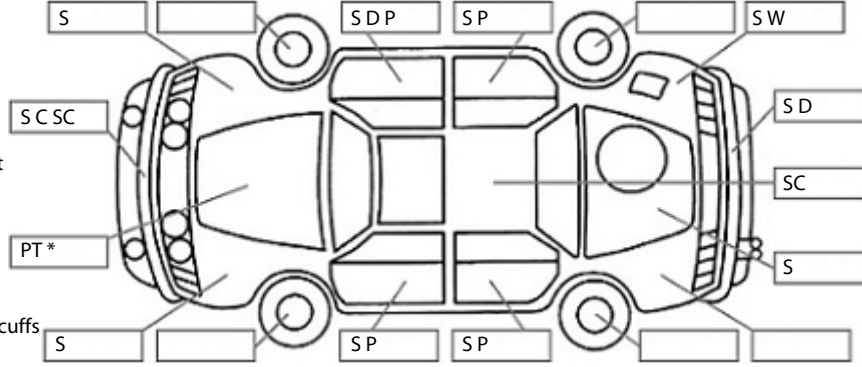

**Key:**

- S = scratch
- D = dent
- R = rust
- PT = paint defect
- C = crack
- P = pin dent
- \* = decals
- SC = stone chips
- W = significant scuffs

**Body Inspection Comments**

Note: some defects & blemishes may not be displayed in the diagram

Rear window tint coming loose Front and rear bumper damage. Parcel tray missing. Dent in lh a pillar. Lh sill dented.

Conditions During Body Inspection: Dry

**Under Carriage & Under Bonnet Inspection Comments**