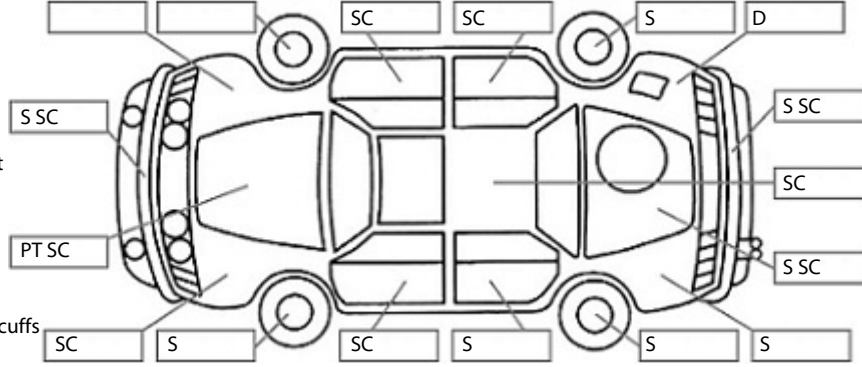

**Key:**

- S = scratch
- D = dent
- R = rust
- PT = paint defect
- C = crack
- P = pin dent
- \* = decals
- SC = stone chips
- W = significant scuffs

**Body Inspection Comments**

Minor dent in LH cant rail,