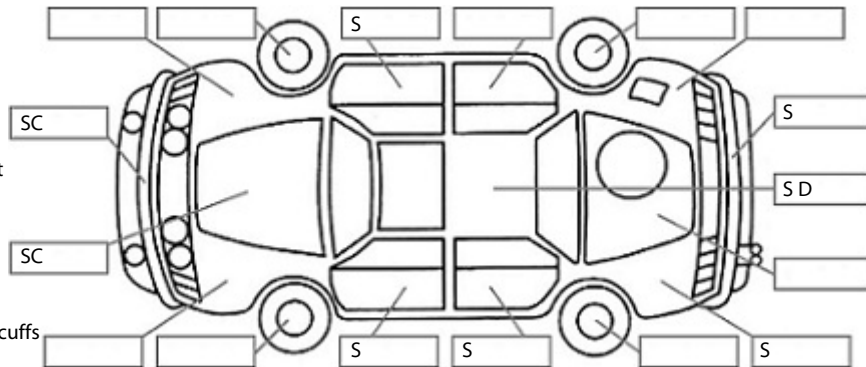

Make: Renault	Model: Master	Body Style: Van
Year: 2018	Registration: LUS74	Reg Expiry: 29 Nov 2024
WoF Expiry: 18 Jan 2025	Odometer: 54,040 Kms	Good No: 26320803
VIN: VF1MAF5VR60922803	Next Service: 77000	Service History: Yes

Key:

- S = scratch
- D = dent
- R = rust
- PT = paint defect
- C = crack
- P = pin dent
- * = decals
- SC = stone chips
- W = significant scuffs

Body Inspection Comments

Dent on top of roof

Note: some defects & blemishes may not be displayed in the diagram

Engine Timing Mechanism: Timing Chain
 Evidence of Cam Belt Replacement: Not Applicable Kms:

	Pass	Fail	N/A
Engine			
Oil level	✓		
Smoke & fumes	✓		
Performance	✓		
Noise	✓		
Cooling System			
Coolant condition	✓		
Performance	✓		
Radiator / Hoses (visual)	✓		
Transmission			
Operation	✓		
Noise	✓		
Clutch			✓
CV joints	✓		
Wheel bearings	✓		
Brakes			
Performance	✓		
Hand Brake	✓		
Tyres (lowest observed tread depth of tyres)			
Left front	4	mm	
Right front	4	mm	
Left rear	5	mm	
Right rear	5	mm	
Spare			Yes
Suspension			
Suspension performance	✓		
Steering performance	✓		
Shock absorbers	✓		
Air Conditioning / Heater			
Operation	✓		
Electrical / Accessories			
Head lights	✓		
Tail lights	✓		
Indicators	✓		
Dashboard warning lights	✓		
Wipers (front & rear)	✓		
Window winder FL	✓		
Window winder FR	✓		
Window winder RL			✓
Window winder RR			✓
Rear view mirrors	✓		
Radio (basic test only)	✓		
CD (basic test only)	✓		
Number of keys	3		
Central locking	✓		
Remote locking	✓		
Sat. Nav. (basic test only)			✓
Reversing camera	✓		