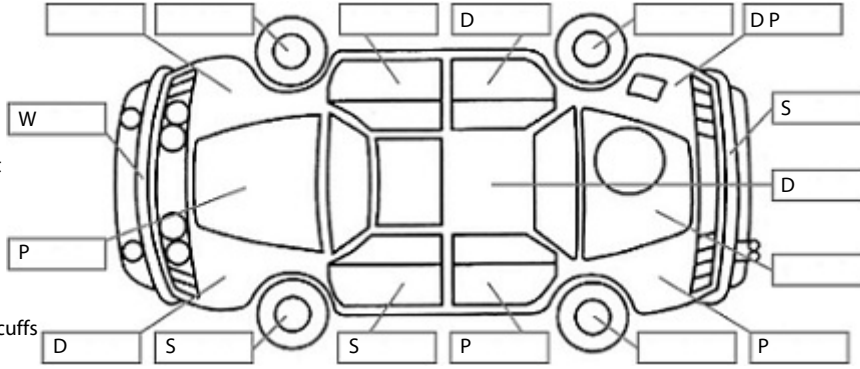

Key:

- S = scratch
- D = dent
- R = rust
- PT = paint defect
- C = crack
- P = pin dent
- * = decals
- SC = stone chips
- W = significant scuffs

Body Inspection Comments

Note: some defects & blemishes may not be displayed in the diagram

Conditions During Body Inspection: Dry

Under Carriage & Under Bonnet Inspection Comments

FWD

Interior Comments

Seats	Good
Carpets	Good
Panels	Good
Dashboard	Good

General Comments

Drivers seat plastic trim is loose