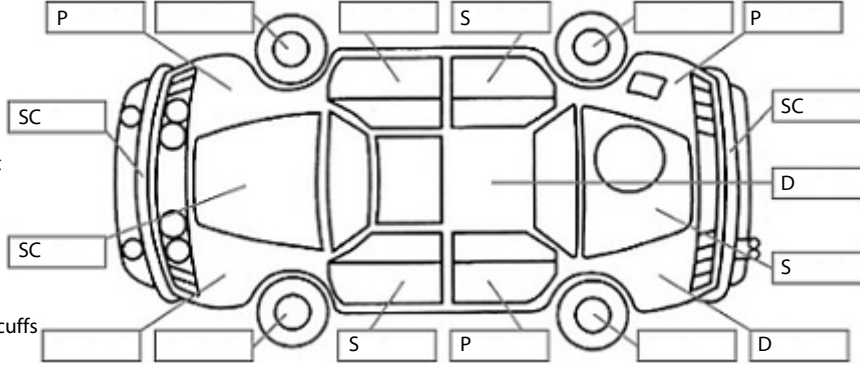

**Key:**

- S = scratch
- D = dent
- R = rust
- PT = paint defect
- C = crack
- P = pin dent
- \* = decals
- SC = stone chips
- W = significant scuffs

Body Inspection Comments

Note: some defects & blemishes may not be displayed in the diagram

Engine Timing Mechanism: Timing Chain  
Evidence of Cam Belt Replacement: Not Applicable Kms:

	Pass	Fail	N/A
<b>Engine</b>			
Oil level	✓		
Smoke & fumes	✓		
Performance	✓		
Noise	✓		
<b>Cooling System</b>			
Coolant condition	✓		
Performance	✓		
Radiator / Hoses (visual)	✓		
<b>Transmission</b>			
Operation	✓		
Noise	✓		
Clutch			✓
CV joints	✓		
Wheel bearings	✓		
<b>Brakes</b>			
Performance	✓		
Hand Brake	✓		
<b>Tyres</b> (lowest observed tread depth of tyres)			
Left front	5	mm	
Right front	6	mm	
Left rear	6	mm	
Right rear	6	mm	
Spare		Yes	
<b>Suspension</b>			
Suspension performance	✓		
Steering performance	✓		
Shock absorbers	✓		
<b>Air Conditioning / Heater</b>			
Operation	✓		
<b>Electrical / Accessories</b>			
Head lights	✓		
Tail lights	✓		
Indicators	✓		
Dashboard warning lights	✓		
Wipers (front & rear)	✓		
Window winder FL	✓		
Window winder FR	✓		
Window winder RL	✓		
Window winder RR	✓		
Rear view mirrors	✓		
Radio (basic test only)	✓		
CD (basic test only)			✓
Number of keys	2		
Central locking	✓		
Remote locking	✓		
Sat. Nav. (basic test only)			✓
Reversing camera	✓		