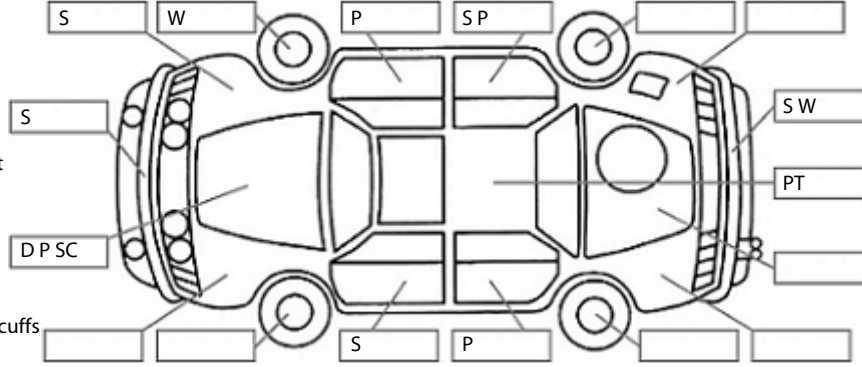

Key:

- S = scratch
- D = dent
- R = rust
- PT = paint defect
- C = crack
- P = pin dent
- * = decals
- SC = stone chips
- W = significant scuffs

Body Inspection Comments

Windscreen chip.

Note: some defects & blemishes may not be displayed in the diagram