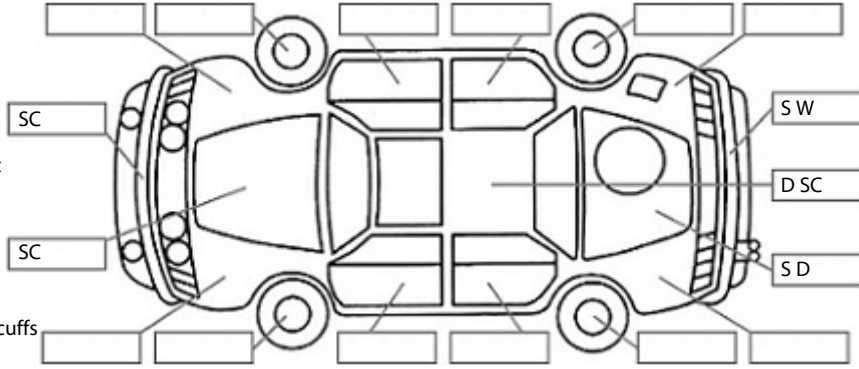

Key:

- S = scratch
- D = dent
- R = rust
- PT = paint defect
- C = crack
- P = pin dent
- * = decals
- SC = stone chips
- W = significant scuffs

Body Inspection Comments

Right fog light damage

Note: some defects & blemishes may not be displayed in the diagram

Conditions During Body Inspection: Dry

Under Carriage & Under Bonnet Inspection Comments

Oil leaks around engine and steering pump

Interior Comments

Seats	Average
Carpets	Average
Panels	Average
Dashboard	Average