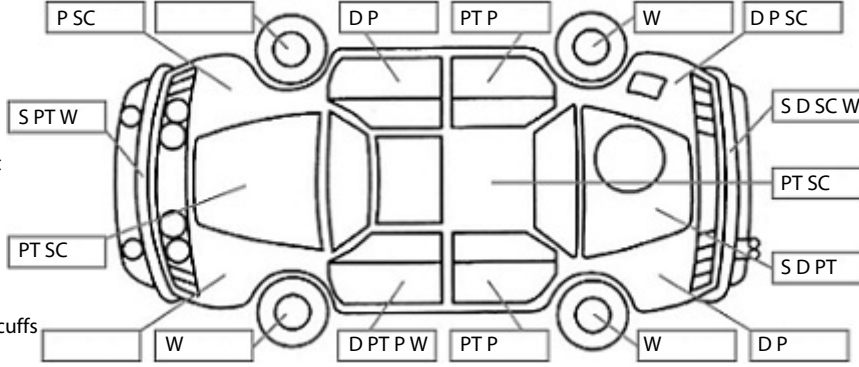

**Key:**

- S = scratch
- D = dent
- R = rust
- PT = paint defect
- C = crack
- P = pin dent
- \* = decals
- SC = stone chips
- W = significant scuffs

**Body Inspection Comments**

Spare wheel unsecured in boot  
Front right wheel hub cap is missing

Note: some defects & blemishes may not be displayed in the diagram

Conditions During Body Inspection: Dry

**Under Carriage & Under Bonnet Inspection Comments**

Transmission oil seep

**Interior Comments**

Seats	Good
Carpets	Drivers side average
Panels	Average
Dashboard	Good

**General Comments**

Road Conditions During Test Drive: Dry

Engine Timing Mechanism: Timing Chain  
Evidence of Cam Belt Replacement: Not Applicable Kms:

	Pass	Fail	N/A
<b>Engine</b>			
Oil level	✓		
Smoke & fumes	✓		
Performance	✓		
Noise	✓		
<b>Cooling System</b>			
Coolant condition	✓		
Performance	✓		
Radiator / Hoses (visual)	✓		
<b>Transmission</b>			
Operation	✓		
Noise	✓		
Clutch			✓
CV joints	✓		
Wheel bearings	✓		
<b>Brakes</b>			
Performance	✓		
Hand Brake	✓		
<b>Tyres</b> (lowest observed tread depth of tyres)			
Left front	6.0	mm	
Right front	6.1	mm	
Left rear	2.9	mm	
Right rear	3.5	mm	
Spare	Yes		
<b>Suspension</b>			
Suspension performance	✓		
Steering performance	✓		
Shock absorbers	✓		
<b>Air Conditioning / Heater</b>			
Operation	✓		
<b>Electrical / Accessories</b>			
Head lights	✓		
Tail lights	✓		
Indicators	✓		
Dashboard warning lights	✓		
Wipers (front & rear)	✓		
Window winder FL	✓		
Window winder FR	✓		
Window winder RL	✓		
Window winder RR	✓		
Rear view mirrors	✓		
Radio (basic test only)	✓		
CD (basic test only)	✓		
Number of keys	1		
Central locking	✓		
Remote locking	✓		
Sat. Nav. (basic test only)			✓
Reversing camera			✓