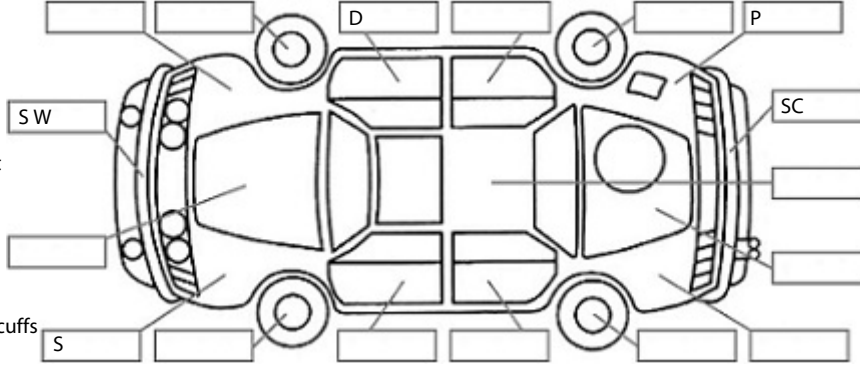

**Key:**

- S = scratch
- D = dent
- R = rust
- PT = paint defect
- C = crack
- P = pin dent
- \* = decals
- SC = stone chips
- W = significant scuffs

**Body Inspection Comments**

Moisture in front right headlight