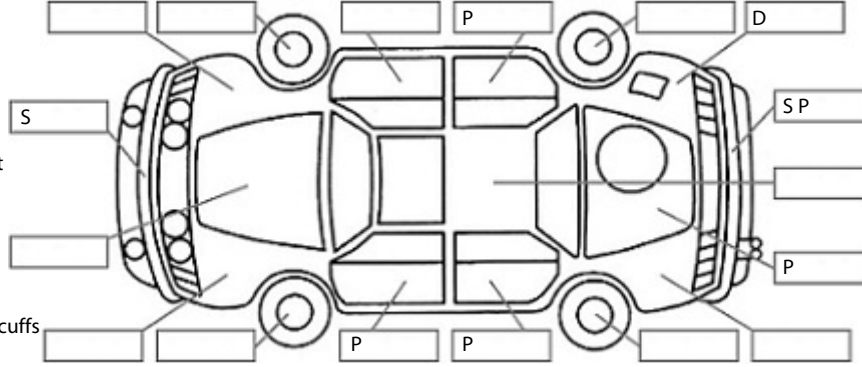

Key:

- S = scratch
- D = dent
- R = rust
- PT = paint defect
- C = crack
- P = pin dent
- * = decals
- SC = stone chips
- W = significant scuffs

Body Inspection Comments

Driver's door seal tear.

Note: some defects & blemishes may not be displayed in the diagram