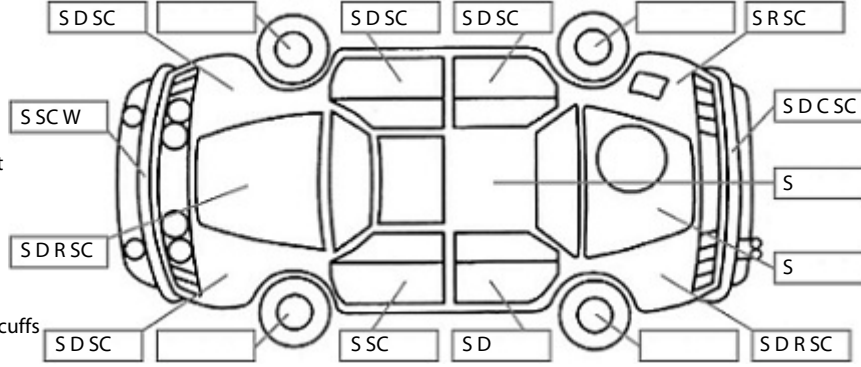

Key:

- S = scratch
- D = dent
- R = rust
- PT = paint defect
- C = crack
- P = pin dent
- * = decals
- SC = stone chips
- W = significant scuffs

Body Inspection Comments

Note: some defects & blemishes may not be displayed in the diagram