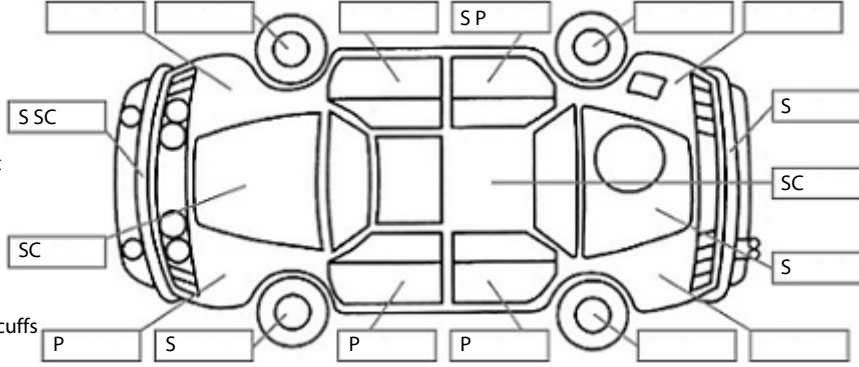

Make: Subaru	Model: Levorg	Body Style: Wagon
Year: 2014	Registration: PUM621	Reg Expiry: 23 Sep 2024
WoF Expiry: 21 Mar 2025	Odometer: 130,775 Kms	Good No: 26317587
VIN: 7AT0GF22X23011899	Next Service: 140,772kms	Service History: No

Key:

- S = scratch
- D = dent
- R = rust
- PT = paint defect
- C = crack
- P = pin dent
- * = decals
- SC = stone chips
- W = significant scuffs

Body Inspection Comments

Note: some defects & blemishes may not be displayed in the diagram

Engine Timing Mechanism: Timing Chain
Evidence of Cam Belt Replacement: Not Applicable Kms:

	Pass	Fail	N/A
Engine			
Oil level	✓		
Smoke & fumes	✓		
Performance	✓		
Noise	✓		
Cooling System			
Coolant condition	✓		
Performance	✓		
Radiator / Hoses (visual)	✓		
Transmission			
Operation	✓		
Noise	✓		
Clutch			✓
CV joints	✓		
Wheel bearings	✓		
Brakes			
Performance	✓		
Hand Brake	✓		
Tyres (lowest observed tread depth of tyres)			
Left front	4.0	mm	
Right front	3.5	mm	
Left rear	5.2	mm	
Right rear	5.4	mm	
Spare	Yes		
Suspension			
Suspension performance	✓		
Steering performance	✓		
Shock absorbers	✓		
Air Conditioning / Heater			
Operation	✓		
Electrical / Accessories			
Head lights	✓		
Tail lights	✓		
Indicators	✓		
Dashboard warning lights	✓		
Wipers (front & rear)	✓		
Window winder FL	✓		
Window winder FR	✓		
Window winder RL	✓		
Window winder RR	✓		
Rear view mirrors	✓		
Radio (basic test only)	✓		
CD (basic test only)	✓		
Number of keys	2		
Central locking	✓		
Remote locking	✓		
Sat. Nav. (basic test only)			✓
Reversing camera	✓		