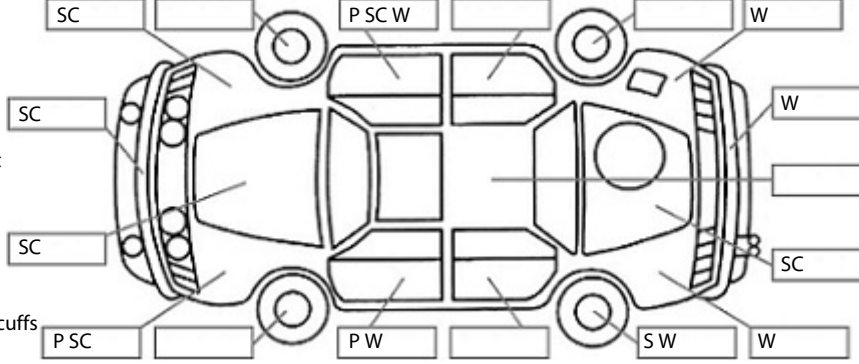

Key:

- S = scratch
- D = dent
- R = rust
- PT = paint defect
- C = crack
- P = pin dent
- * = decals
- SC = stone chips
- W = significant scuffs

Body Inspection Comments

RH headlamp cloudy,

Note: some defects & blemishes may not be displayed in the diagram

Road Conditions During Test Drive: Dry

Engine Timing Mechanism: Timing Chain
Evidence of Cam Belt Replacement: Not Applicable Kms:

	Pass	Fail	N/A
Engine			
Oil level	✓		
Smoke & fumes	✓		
Performance	✓		
Noise	✓		
Cooling System			
Coolant condition	✓		
Performance	✓		
Radiator / Hoses (visual)	✓		
Transmission			
Operation	✓		
Noise	✓		
Clutch			✓
CV joints	✓		
Wheel bearings	✓		
Brakes			
Performance	✓		
Hand Brake	✓		
Tyres (lowest observed tread depth of tyres)			
Left front	8	mm	
Right front	8	mm	
Left rear	8	mm	
Right rear	8	mm	
Spare		Yes	
Suspension			
Suspension performance	✓		
Steering performance	✓		
Shock absorbers	✓		
Air Conditioning / Heater			
Operation	✓		
Electrical / Accessories			
Head lights	✓		
Tail lights	✓		
Indicators	✓		
Dashboard warning lights	✓		
Wipers (front & rear)	✓		
Window winder FL	✓		
Window winder FR	✓		
Window winder RL			✓
Window winder RR			✓
Rear view mirrors	✓		
Radio (basic test only)		✓	
CD (basic test only)	✓		
Number of keys	1		
Central locking	✓		
Remote locking	✓		
Sat. Nav. (basic test only)			✓
Reversing camera	✓		