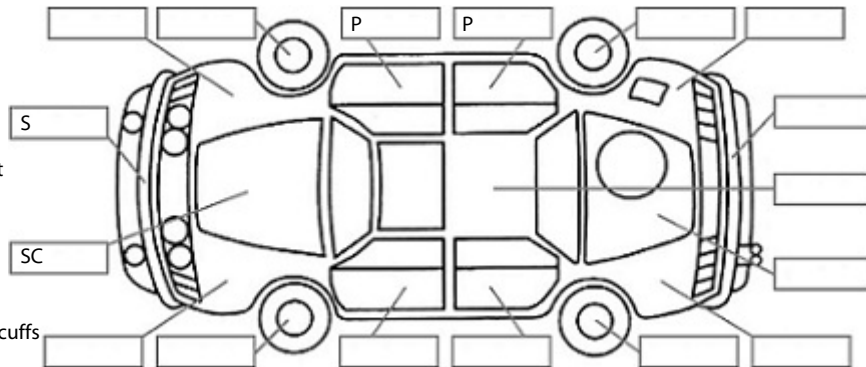

Key:

- S = scratch
- D = dent
- R = rust
- PT = paint defect
- C = crack
- P = pin dent
- * = decals
- SC = stone chips
- W = significant scuffs

Body Inspection Comments

Windscreen stone chip

Note: some defects & blemishes may not be displayed in the diagram

Engine Timing Mechanism: Timing Chain
 Evidence of Cam Belt Replacement: Not Applicable Kms:

	Pass	Fail	N/A
Engine			
Oil level	✓		
Smoke & fumes	✓		
Performance	✓		
Noise	✓		
Cooling System			
Coolant condition	✓		
Performance	✓		
Radiator / Hoses (visual)	✓		
Transmission			
Operation	✓		
Noise	✓		
Clutch			✓
CV joints			✓
Wheel bearings	✓		
Brakes			
Performance	✓		
Hand Brake	✓		
Tyres (lowest observed tread depth of tyres)			
Left front	5	mm	
Right front	5	mm	
Left rear	5	mm	
Right rear	5	mm	
Spare		Yes	
Suspension			
Suspension performance	✓		
Steering performance	✓		
Shock absorbers	✓		
Air Conditioning / Heater			
Operation	✓		
Electrical / Accessories			
Head lights	✓		
Tail lights	✓		
Indicators	✓		
Dashboard warning lights	✓		
Wipers (front & rear)	✓		
Window winder FL	✓		
Window winder FR	✓		
Window winder RL	✓		
Window winder RR	✓		
Rear view mirrors	✓		
Radio (basic test only)	✓		
CD (basic test only)			✓
Number of keys	2		
Central locking	✓		
Remote locking	✓		
Sat. Nav. (basic test only)			✓
Reversing camera	✓		