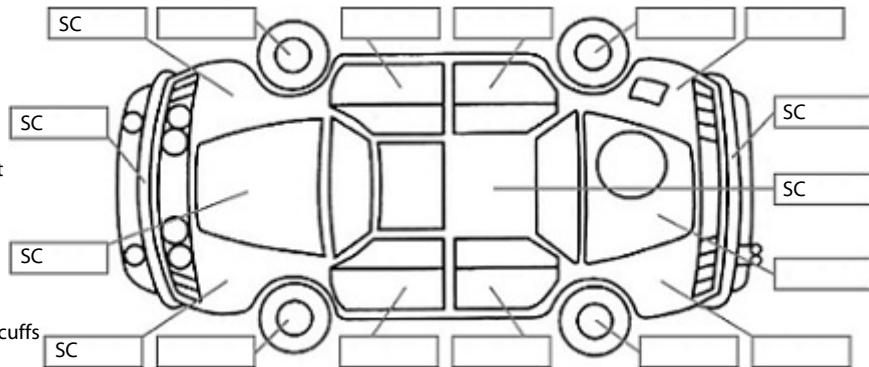

<b>Make:</b> Nissan	<b>Model:</b> Skyline	<b>Body Style:</b> Sedan
<b>Year:</b> 2017	<b>Registration:</b> QUH123	<b>Reg Expiry:</b> 16 Sep 2025
<b>WoF Expiry:</b> 10 Jun 2025	<b>Odometer:</b> 88,512 Kms	<b>Good No:</b> 26311868
<b>VIN:</b> 7AT0DH12X24550596	<b>Next Service:</b> 95,900 Kms	<b>Service History:</b> No

**Key:**

- S = scratch
- D = dent
- R = rust
- PT = paint defect
- C = crack
- P = pin dent
- \* = decals
- SC = stone chips
- W = significant scuffs

**Body Inspection Comments**

Note: some defects & blemishes may not be displayed in the diagram

Road Conditions During Test Drive: Dry

Engine Timing Mechanism: Timing Chain  
 Evidence of Cam Belt Replacement: Not Applicable Kms:

	Pass	Fail	N/A
<b>Engine</b>			
Oil level	✓		
Smoke & fumes	✓		
Performance	✓		
Noise	✓		
<b>Cooling System</b>			
Coolant condition	✓		
Performance	✓		
Radiator / Hoses (visual)	✓		
<b>Transmission</b>			
Operation	✓		
Noise	✓		
Clutch			✓
CV joints			✓
Wheel bearings	✓		
<b>Brakes</b>			
Performance	✓		
Hand Brake	✓		
<b>Tyres</b> (lowest observed tread depth of tyres)			
Left front	4.0	mm	
Right front	4.0	mm	
Left rear	4.0	mm	
Right rear	4.0	mm	
Spare	N/A		
<b>Suspension</b>			
Suspension performance	✓		
Steering performance	✓		
Shock absorbers	✓		
<b>Air Conditioning / Heater</b>			
Operation	✓		
<b>Electrical / Accessories</b>			
Head lights	✓		
Tail lights	✓		
Indicators	✓		
Dashboard warning lights	✓		
Wipers (front & rear)	✓		
Window winder FL	✓		
Window winder FR	✓		
Window winder RL	✓		
Window winder RR	✓		
Rear view mirrors	✓		
Radio (basic test only)	✓		
CD (basic test only)	✓		
Number of keys	2		
Central locking	✓		
Remote locking	✓		
Sat. Nav. (basic test only)			✓
Reversing camera	✓		