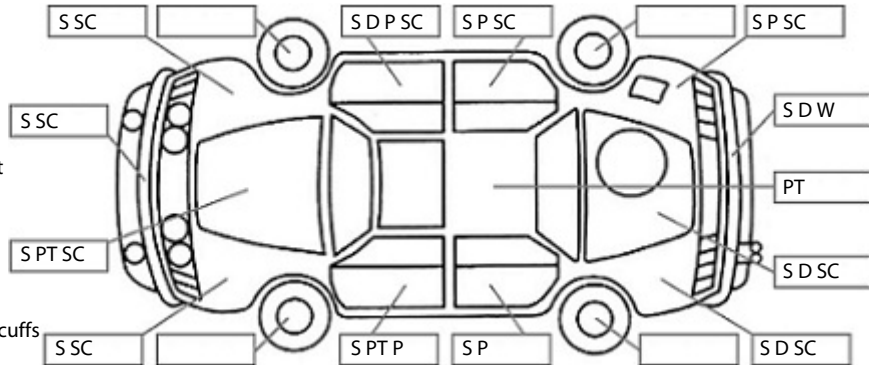

Make: Nissan	Model: Navara	Body Style: Utility
Year: 2006	Registration: DEA51	Reg Expiry: 19 Mar 2025
WoF Expiry: 04 Jul 2025	Odometer: 282,726 Kms	Good No: 26311593
VIN: VSKCVND40A0063582	Next Service: 290,652 kms	Service History: No

Key:

- S = scratch
- D = dent
- R = rust
- PT = paint defect
- C = crack
- P = pin dent
- * = decals
- SC = stone chips
- W = significant scuffs

Body Inspection Comments

Note: some defects & blemishes may not be displayed in the diagram