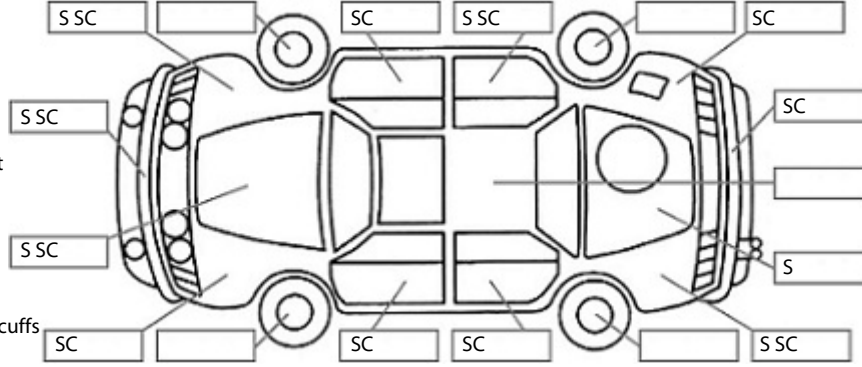

Make: Ssangyong	Model: G4 Rexton	Body Style: SUV
Year: 2018	Registration: LJP518	Reg Expiry: 21 Mar 2025
WoF Expiry: 14 Sep 2025	Odometer: 105,764 Kms	Good No: 26311367
VIN: KPT50B1ESJP013293	Next Service: 115631	Service History: No

Key:

- S = scratch
- D = dent
- R = rust
- PT = paint defect
- C = crack
- P = pin dent
- * = decals
- SC = stone chips
- W = significant scuffs

Body Inspection Comments

Some service history available

Note: some defects & blemishes may not be displayed in the diagram

Engine Timing Mechanism: Timing Chain
Evidence of Cam Belt Replacement: Not Applicable Kms:

	Pass	Fail	N/A
Engine			
Oil level	✓		
Smoke & fumes	✓		
Performance	✓		
Noise	✓		
Cooling System			
Coolant condition	✓		
Performance	✓		
Radiator / Hoses (visual)	✓		
Transmission			
Operation	✓		
Noise	✓		
Clutch			✓
CV joints	✓		
Wheel bearings	✓		
Brakes			
Performance	✓		
Hand Brake	✓		
Tyres (lowest observed tread depth of tyres)			
Left front	6	mm	
Right front	6	mm	
Left rear	8	mm	
Right rear	8	mm	
Spare	Yes		
Suspension			
Suspension performance	✓		
Steering performance	✓		
Shock absorbers	✓		
Air Conditioning / Heater			
Operation	✓		
Electrical / Accessories			
Head lights	✓		
Tail lights	✓		
Indicators	✓		
Dashboard warning lights	✓		
Wipers (front & rear)	✓		
Window winder FL	✓		
Window winder FR	✓		
Window winder RL	✓		
Window winder RR	✓		
Rear view mirrors	✓		
Radio (basic test only)	✓		
CD (basic test only)	✓		
Number of keys	1		
Central locking	✓		
Remote locking	✓		
Sat. Nav. (basic test only)			✓
Reversing camera	✓		