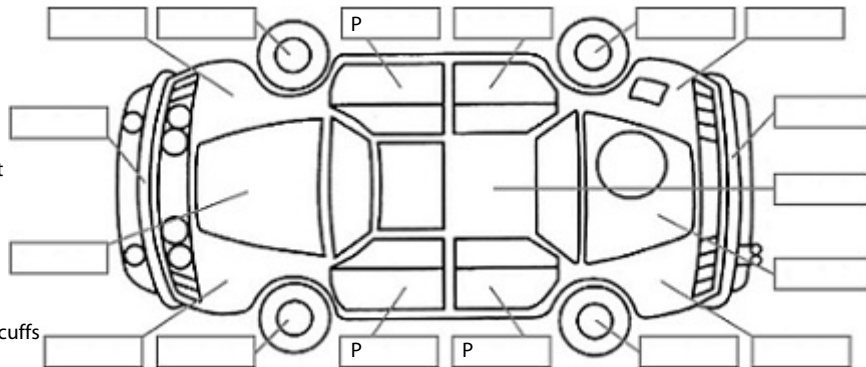

Key:

- S = scratch
- D = dent
- R = rust
- PT = paint defect
- C = crack
- P = pin dent
- * = decals
- SC = stone chips
- W = significant scuffs

Body Inspection Comments

LF light surround tab broken.

Note: some defects & blemishes may not be displayed in the diagram