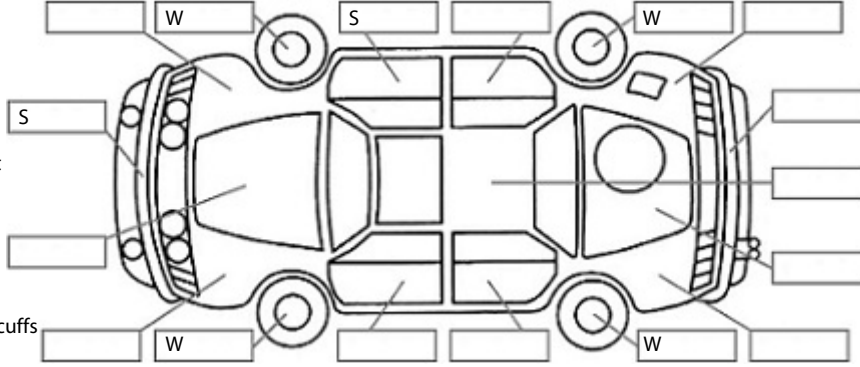

Key:

- S = scratch
- D = dent
- R = rust
- PT = paint defect
- C = crack
- P = pin dent
- * = decals
- SC = stone chips
- W = significant scuffs

Body Inspection Comments

Bumper grill cover missing.

Note: some defects & blemishes may not be displayed in the diagram