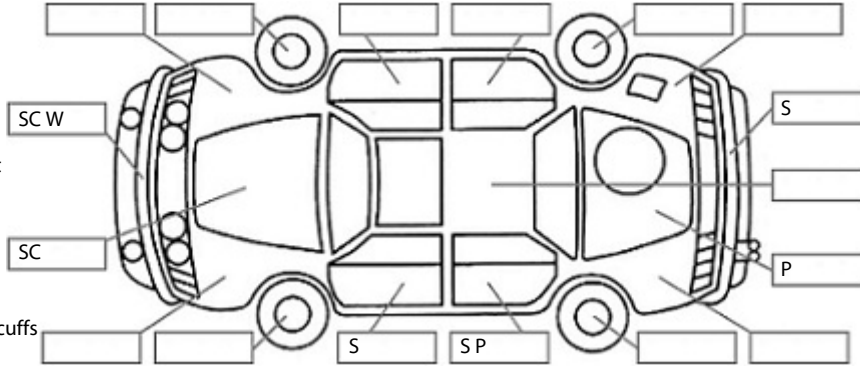

**Key:**

- S = scratch
- D = dent
- R = rust
- PT = paint defect
- C = crack
- P = pin dent
- \* = decals
- SC = stone chips
- W = significant scuffs

**Body Inspection Comments**

Rear canopy R/H corner cracked/hole.