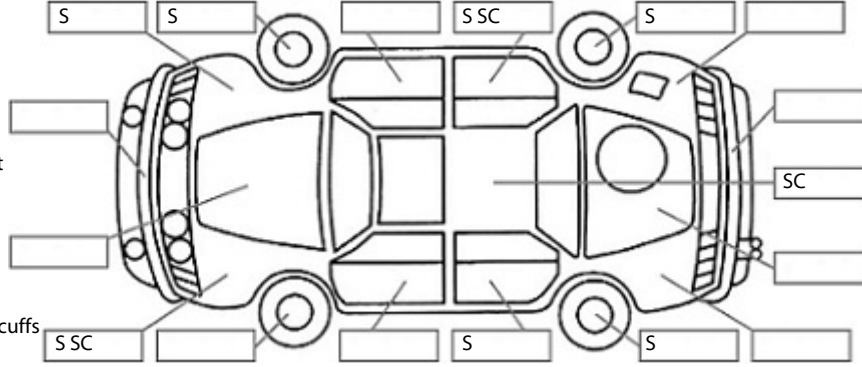

Key:

- S = scratch
- D = dent
- R = rust
- PT = paint defect
- C = crack
- P = pin dent
- * = decals
- SC = stone chips
- W = significant scuffs

Body Inspection Comments

Note: some defects & blemishes may not be displayed in the diagram

Engine Timing Mechanism: Timing Chain
Evidence of Cam Belt Replacement: Not Applicable Kms:

	Pass	Fail	N/A
Engine			
Oil level	✓		
Smoke & fumes	✓		
Performance	✓		
Noise	✓		
Cooling System			
Coolant condition	✓		
Performance	✓		
Radiator / Hoses (visual)	✓		
Transmission			
Operation	✓		
Noise	✓		
Clutch			✓
CV joints	✓		
Wheel bearings	✓		
Brakes			
Performance	✓		
Hand Brake	✓		
Tyres (lowest observed tread depth of tyres)			
Left front	3.0	mm	
Right front	3.0	mm	
Left rear	8	mm	
Right rear	4.0	mm	
Spare	Yes		
Suspension			
Suspension performance	✓		
Steering performance	✓		
Shock absorbers	✓		
Air Conditioning / Heater			
Operation	✓		
Electrical / Accessories			
Head lights	✓		
Tail lights	✓		
Indicators	✓		
Dashboard warning lights	✓		
Wipers (front & rear)	✓		
Window winder FL	✓		
Window winder FR	✓		
Window winder RL	✓		
Window winder RR	✓		
Rear view mirrors	✓		
Radio (basic test only)	✓		
CD (basic test only)	✓		
Number of keys	1		
Central locking	✓		
Remote locking	✓		
Sat. Nav. (basic test only)			✓
Reversing camera	✓		