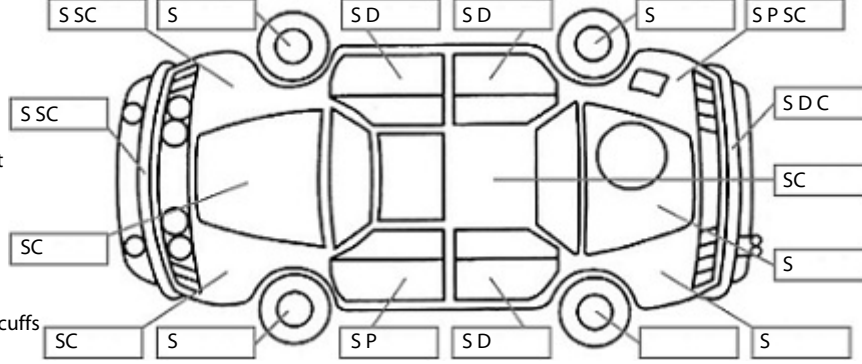

Make: Mazda	Model: Axela	Body Style: Hatchback
Year: 2010	Registration: LTB488	Reg Expiry: 30 Nov 2024
WoF Expiry: 13 Jan 2025	Odometer: 215,015 Kms	Good No: 26309835
VIN: 7AT0C13JX18116268	Next Service: 0	Service History: No

Key:

- S = scratch
- D = dent
- R = rust
- PT = paint defect
- C = crack
- P = pin dent
- * = decals
- SC = stone chips
- W = significant scuffs

Body Inspection Comments

Note: some defects & blemishes may not be displayed in the diagram

LF head light N/W,RR bumper reflector cracked,

Conditions During Body Inspection: Dry

Under Carriage & Under Bonnet Inspection Comments

Interior Comments

Seats	wear,minor stains ,
Carpets	wear,minor stains ,
Panels	Average
Dashboard	Average

General Comments

Drives well

Road Conditions During Test Drive: Dry

Engine Timing Mechanism: Timing Chain
Evidence of Cam Belt Replacement: Not Applicable Kms:

	Pass	Fail	N/A
Engine			
Oil level	✓		
Smoke & fumes	✓		
Performance	✓		
Noise	✓		
Cooling System			
Coolant condition	✓		
Performance	✓		
Radiator / Hoses (visual)	✓		
Transmission			
Operation	✓		
Noise	✓		
Clutch			✓
CV joints	✓		
Wheel bearings	✓		
Brakes			
Performance	✓		
Hand Brake	✓		
Tyres (lowest observed tread depth of tyres)			
Left front	1.9	mm	
Right front	2.2	mm	
Left rear	2.5	mm	
Right rear	3.7	mm	
Spare	Yes		
Suspension			
Suspension performance	✓		
Steering performance	✓		
Shock absorbers	✓		
Air Conditioning / Heater			
Operation		✓	
Electrical / Accessories			
Head lights	✓		
Tail lights	✓		
Indicators	✓		
Dashboard warning lights	✓		
Wipers (front & rear)	✓		
Window winder FL	✓		
Window winder FR	✓		
Window winder RL	✓		
Window winder RR	✓		
Rear view mirrors	✓		
Radio (basic test only)	✓		
CD (basic test only)	✓		
Number of keys	1		
Central locking	✓		
Remote locking			✓
Sat. Nav. (basic test only)			✓
Reversing camera			✓