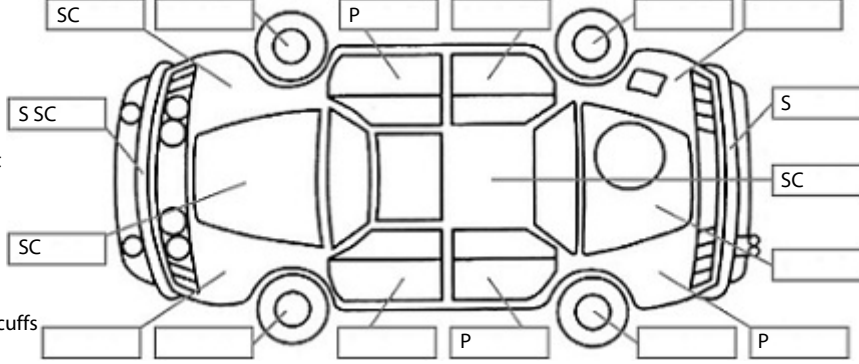

Key:

- S = scratch
- D = dent
- R = rust
- PT = paint defect
- C = crack
- P = pin dent
- * = decals
- SC = stone chips
- W = significant scuffs

Body Inspection Comments

Note: some defects & blemishes may not be displayed in the diagram

Left wing mirror is scratched. Holes in front bumper.

Conditions During Body Inspection: Dry

Under Carriage & Under Bonnet Inspection Comments

Interior Comments

Seats	Good
Carpets	Good
Panels	Good
Dashboard	Good