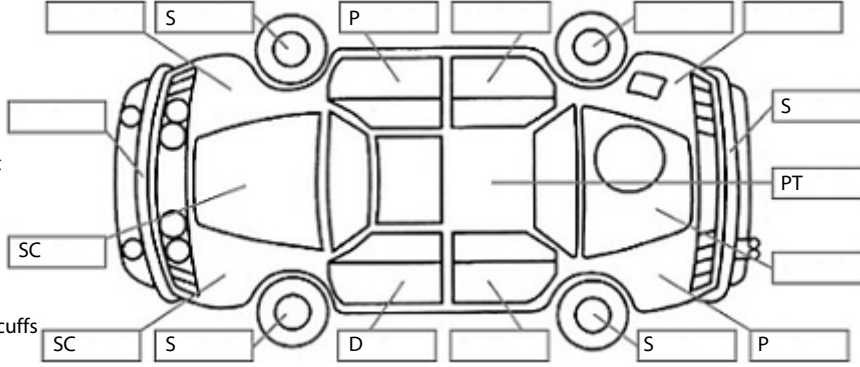

Key:

- S = scratch
- D = dent
- R = rust
- PT = paint defect
- C = crack
- P = pin dent
- * = decals
- SC = stone chips
- W = significant scuffs

Body Inspection Comments

Note: some defects & blemishes may not be displayed in the diagram

General Comments

Lock nut provided doesn't fit lock nuts on car.
Cambelt due @ 180,000kms

Road Conditions During Test Drive: Dry

Engine Timing Mechanism: Cambelt
Evidence of Cam Belt Replacement: No Kms: