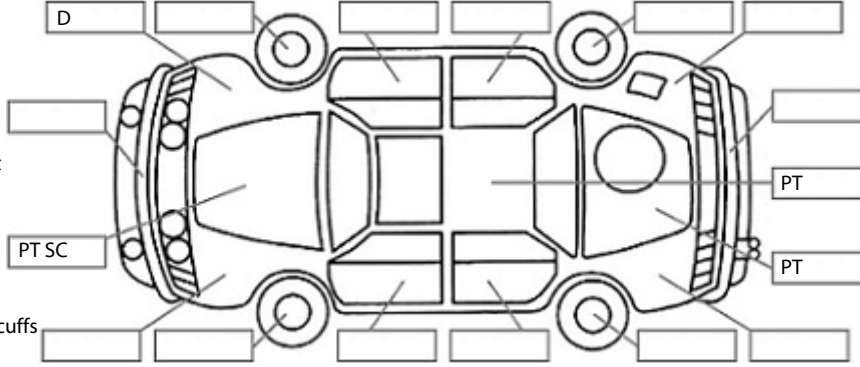

**Key:**

- S = scratch
- D = dent
- R = rust
- PT = paint defect
- C = crack
- P = pin dent
- \* = decals
- SC = stone chips
- W = significant scuffs

**Body Inspection Comments**

Note: some defects & blemishes may not be displayed in the diagram

Front tyres wearing on inner and outer edges

Conditions During Body Inspection: Wet

**Under Carriage & Under Bonnet Inspection Comments**

**Interior Comments**

Seats	Good
Carpets	Good
Panels	Cosmetic blemish on drivers door card
Dashboard	Good

**General Comments**

Left rear window gets stuck when going down

Road Conditions During Test Drive: Wet

Engine Timing Mechanism: Timing Chain  
Evidence of Cam Belt Replacement: Not Applicable Kms:

	Pass	Fail	N/A
<b>Engine</b>			
Oil level	✓		
Smoke & fumes	✓		
Performance	✓		
Noise	✓		
<b>Cooling System</b>			
Coolant condition	✓		
Performance	✓		
Radiator / Hoses (visual)	✓		
<b>Transmission</b>			
Operation	✓		
Noise	✓		
Clutch			✓
CV joints	✓		
Wheel bearings	✓		
<b>Brakes</b>			
Performance	✓		
Hand Brake	✓		
<b>Tyres</b> (lowest observed tread depth of tyres)			
Left front	1.9	mm	
Right front	2.6	mm	
Left rear	4.8	mm	
Right rear	4.7	mm	
Spare	Yes		
<b>Suspension</b>			
Suspension performance	✓		
Steering performance	✓		
Shock absorbers	✓		
<b>Air Conditioning / Heater</b>			
Operation	✓		
<b>Electrical / Accessories</b>			
Head lights	✓		
Tail lights	✓		
Indicators	✓		
Dashboard warning lights	✓		
Wipers (front & rear)	✓		
Window winder FL	✓		
Window winder FR	✓		
Window winder RL		✓	
Window winder RR	✓		
Rear view mirrors	✓		
Radio (basic test only)	✓		
CD (basic test only)	✓		
Number of keys	1		
Central locking	✓		
Remote locking	✓		
Sat. Nav. (basic test only)			✓
Reversing camera	✓		