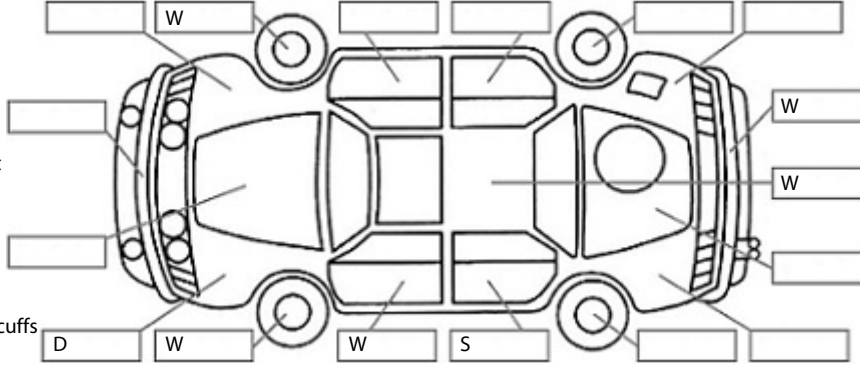

Key:

- S = scratch
- D = dent
- R = rust
- PT = paint defect
- C = crack
- P = pin dent
- * = decals
- SC = stone chips
- W = significant scuffs

Body Inspection Comments

Windscreen stone chips

Note: some defects & blemishes may not be displayed in the diagram