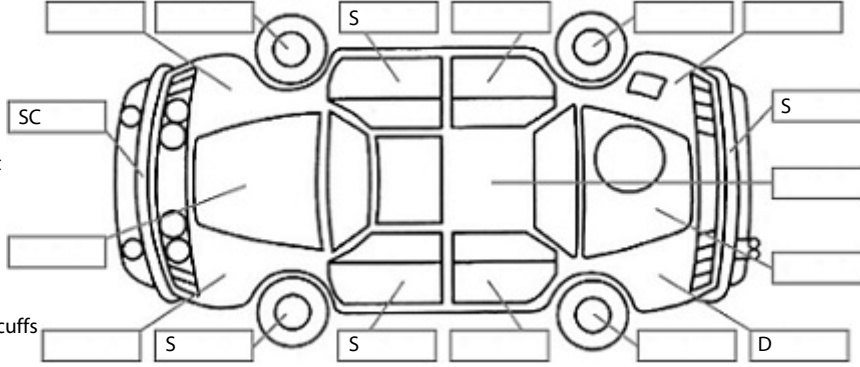

Key:

- S = scratch
- D = dent
- R = rust
- PT = paint defect
- C = crack
- P = pin dent
- * = decals
- SC = stone chips
- W = significant scuffs

Body Inspection Comments

Note: some defects & blemishes may not be displayed in the diagram

Engine Timing Mechanism: Timing Chain
Evidence of Cam Belt Replacement: Not Applicable Kms:

	Pass	Fail	N/A
Engine			
Oil level	✓		
Smoke & fumes	✓		
Performance	✓		
Noise	✓		
Cooling System			
Coolant condition	✓		
Performance	✓		
Radiator / Hoses (visual)	✓		
Transmission			
Operation	✓		
Noise	✓		
Clutch			✓
CV joints	✓		
Wheel bearings	✓		
Brakes			
Performance	✓		
Hand Brake	✓		
Tyres (lowest observed tread depth of tyres)			
Left front	5.2	mm	
Right front	5.2	mm	
Left rear	5.0	mm	
Right rear	5.0	mm	
Spare	Yes		
Suspension			
Suspension performance	✓		
Steering performance	✓		
Shock absorbers	✓		
Air Conditioning / Heater			
Operation	✓		
Electrical / Accessories			
Head lights	✓		
Tail lights	✓		
Indicators	✓		
Dashboard warning lights	✓		
Wipers (front & rear)	✓		
Window winder FL	✓		
Window winder FR	✓		
Window winder RL			✓
Window winder RR			✓
Rear view mirrors	✓		
Radio (basic test only)	✓		
CD (basic test only)	✓		
Number of keys	1		
Central locking	✓		
Remote locking	✓		
Sat. Nav. (basic test only)			✓
Reversing camera			✓