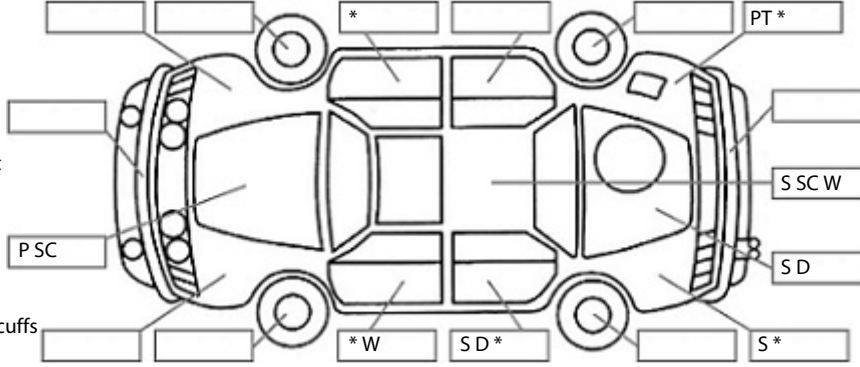

Key:

- S = scratch
- D = dent
- R = rust
- PT = paint defect
- C = crack
- P = pin dent
- * = decals
- SC = stone chips
- W = significant scuffs

Body Inspection Comments

Indicator lens cracked
Aerial broken