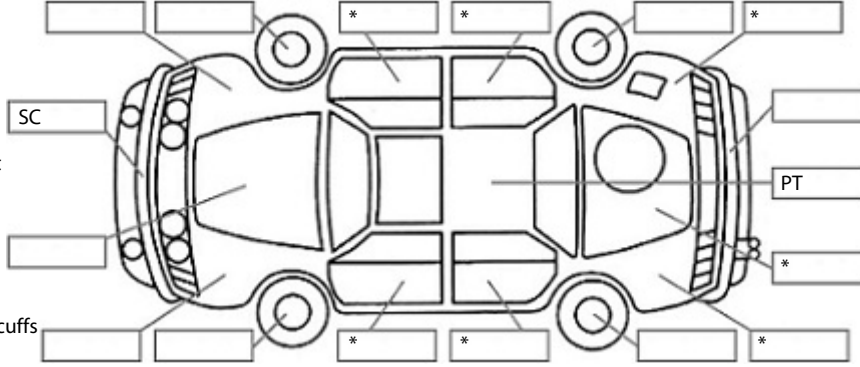

Key:

- S = scratch
- D = dent
- R = rust
- PT = paint defect
- C = crack
- P = pin dent
- * = decals
- SC = stone chips
- W = significant scuffs

Body Inspection Comments

Left headlight cracked

Note: some defects & blemishes may not be displayed in the diagram